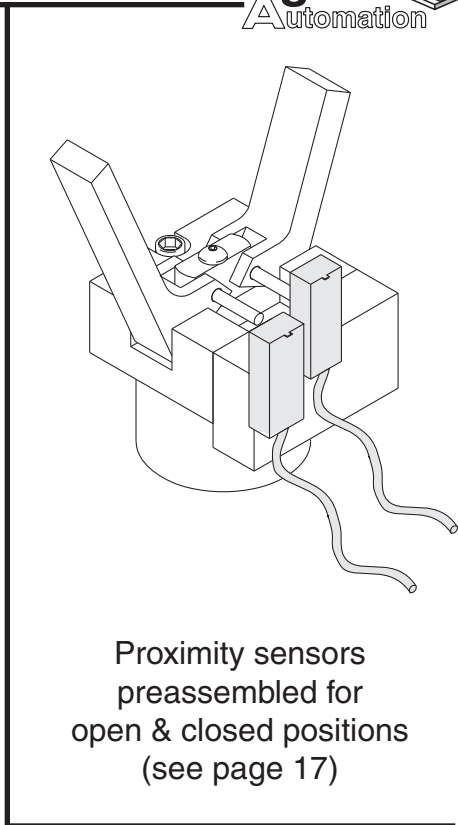

Gripper

RADIAL MOTION Double Acting

B-1S

TECHNICAL DATA:

Weight	8 oz.
Max Rec. Load	2 lbs
Force @ 80 psi	8 lbs @ F
Operating Pressure	60-100 PSI