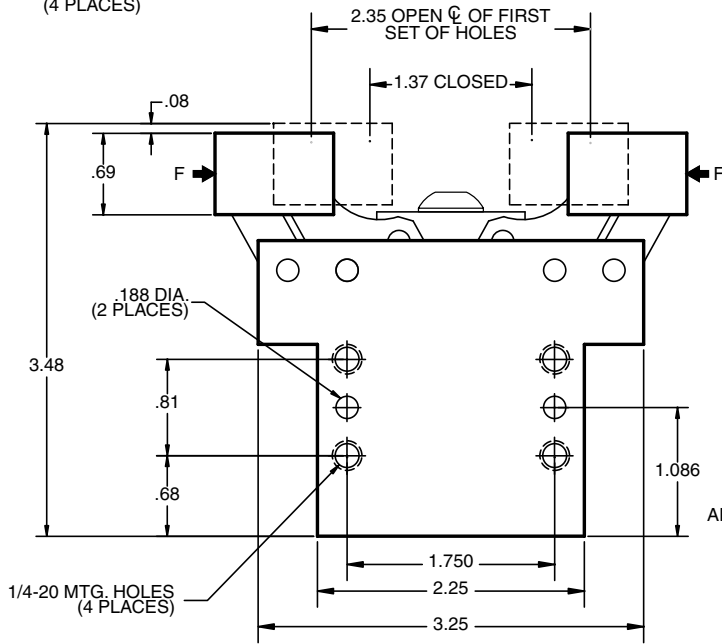

Tuff Parallel Motion Gripper

BT-2P

TECHNICAL DATA	
Weight	1.6 lbs
Weight (BT-2P-A)	2.0 lbs
Max Rec. Load	30 lbs

1/8 NPT AIR CONNECTION (2 PLACES)