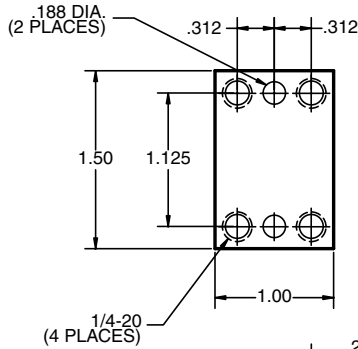

Tuff Parallel Motion Gripper

BT-2P

TECHNICAL DATA	
Weight	1.6 lbs
Weight (BT-2P-A)	2.0 lbs
Max Rec. Load	30 lbs

1/8 NPT AIR CONNECTION (2 PLACES)