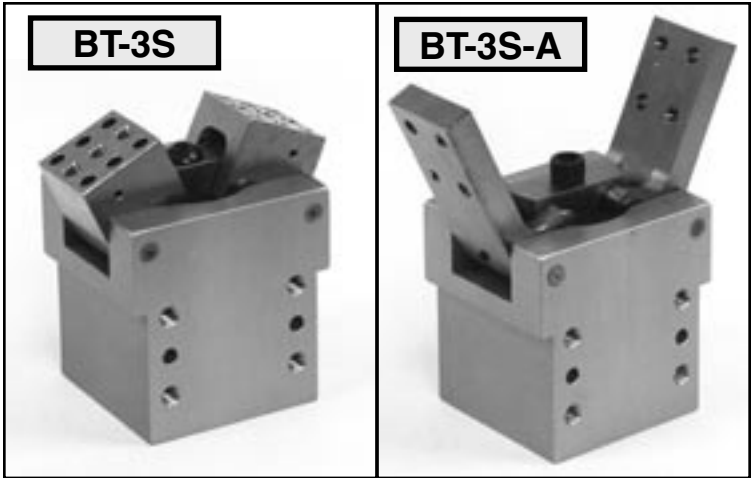

Tuff Radial Motion Gripper

BT-3S

TECHNICAL DATA	
Weight	4.0 lbs
Weight (BT-3S-A)	4.2 lbs
Max Rec. Load	30 lbs

A