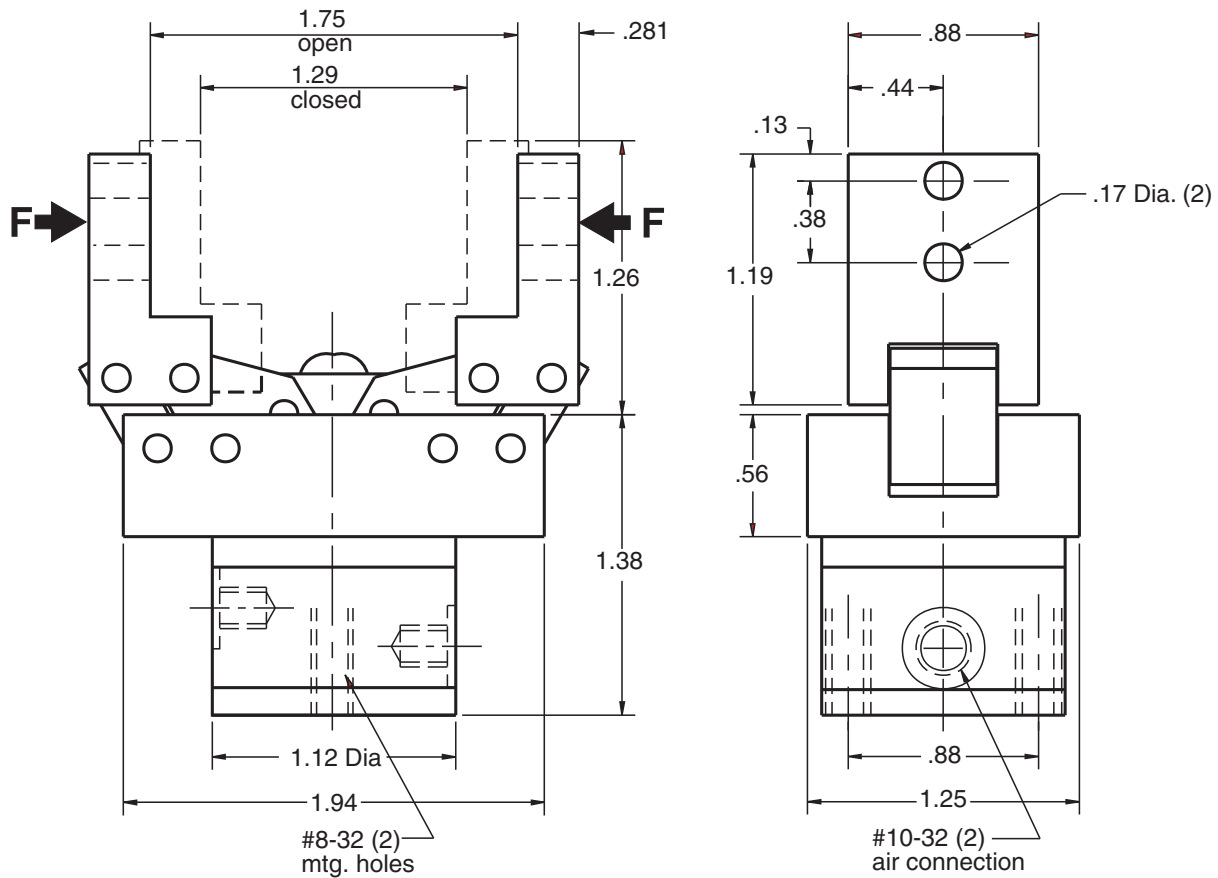

B-0P

TECHNICAL DATA	
Weight	7 oz
Max Rec. Load	1 lb
Force @ 80 psi	6 lbs @ F
Operating Pressure	60-100 PSI

For sensing options, see page 17