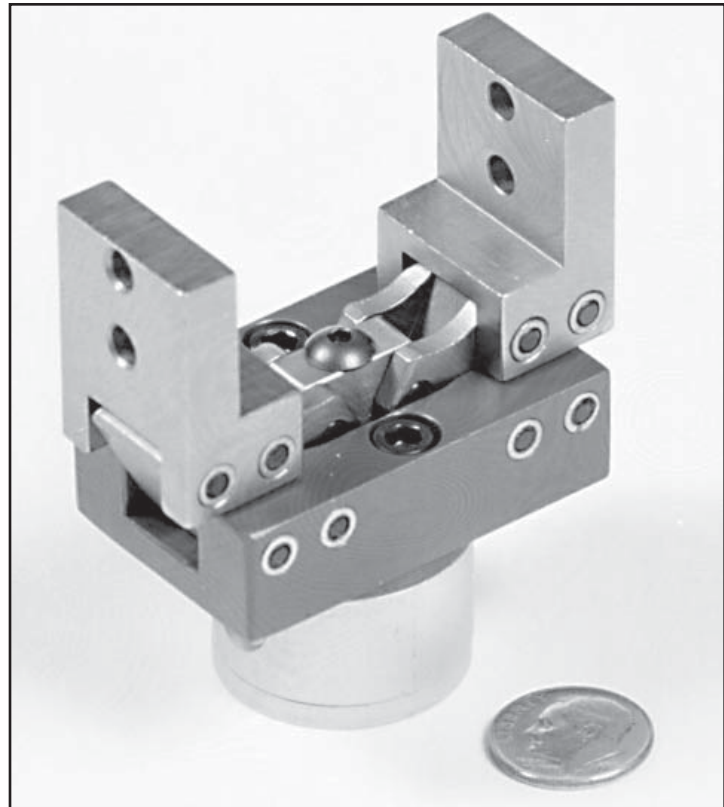

B-0P

TECHNICAL DATA	
Weight	7 oz
Max Rec. Load	1 lb
Force @ 80 psi	6 lbs @ F
Operating Pressure	60-100 PSI

For sensing options, see page 17