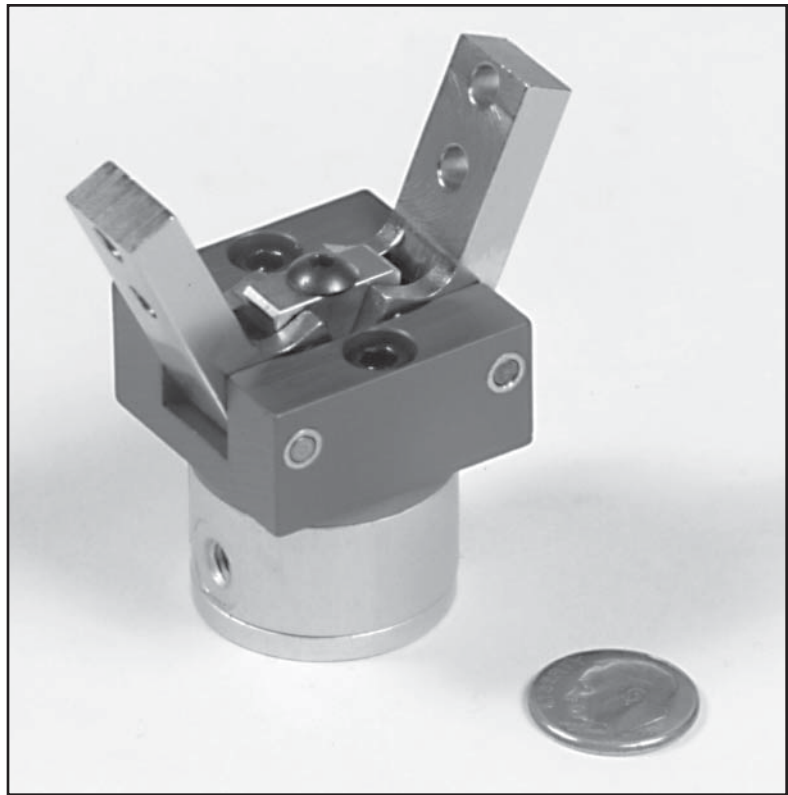

Mini Gripper

RADIAL MOTION
Double Acting

B-0S

TECHNICAL DATA:	
Weight	5 oz
Max Rec. Load	0.5 lbs
Force @ 80 psi	3 lbs @ F
Operating Pressure	60-100 PSI

For sensing options, see page 18