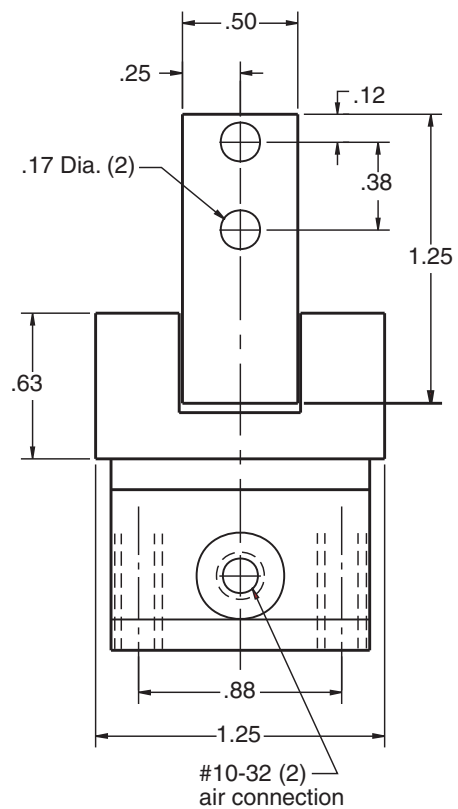

Mini Gripper

RADIAL MOTION
Double Acting

B-0S

TECHNICAL DATA:	
Weight	5 oz
Max Rec. Load	0.5 lbs
Force @ 80 psi	3 lbs @ F
Operating Pressure	60-100 PSI

For sensing options, see page 18