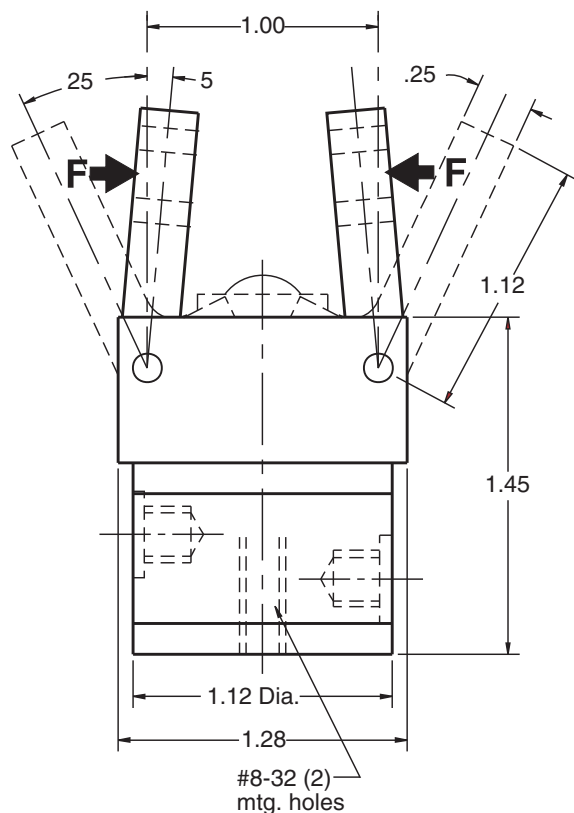

Mini Gripper

RADIAL MOTION
Double Acting

B-0S

TECHNICAL DATA:	
Weight	5 oz
Max Rec. Load	0.5 lbs
Force @ 80 psi	3 lbs @ F
Operating Pressure	60-100 PSI

For sensing options, see page 18